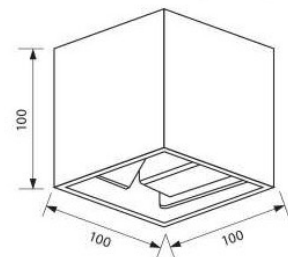

VIVALUX®

STARK LED

Осветителните тела от серията STARK LED са влагозащитени и са подходящи за фасадно осветление. Всяко от тях има вграден LED светлинен източник и подвижни ламели, с помощта на които ъгълът на светлинния сноп може да се регулира и да се постигат атрактивни светлинни ефекти по осветяваната фасада. В серията се предлагат тела с квадратна форма в бял или черен цвят и с възможност за избор на цветна температура.

The lighting fixtures in STARK LED series are waterproof and suitable for facade lighting. Each of them is with built-in LED light source and equipped with movable elements for adjusting the beam angle and achieving attractive light effects on the lit facade. There are square shape fixtures in this series with white or black body color and selectable CCT.

LED

IP 65

STARK LED 2x3W SQ/WH

3000K 4000K 6400K
SELECTABLE CCT

40 000h

- 230V
- 50/60Hz
- 0-90°
- Ra ≥80
- UV RESIST
- House icon
- Mounting icon
- Recycling symbol
- Grounding symbol
- Hg symbol
- CE

STARK LED 2x3W SQ/BK

IP 54

STARK LED 2x3W RD/BK

Coollight
4000 K

15 000h

АРТИКУЛ	МОЩНОСТ	Цветна t°	ЦВЯТ	ЛУМЕНИ	КОД ЗАЯВКА
Art	Watt	K	Color	Lm	Order code
STARK LED 2x3W RD/BK IP54	2*3W	4000	BLACK	360	VIV004624
STARK LED 2x3W SQ/BK IP65	2*3W	3000/4000/6400	BLACK	420	VIV004625
STARK LED 2x3W SQ/WH IP65	2*3W	3000/4000/6400	WHITE	420	VIV004827 NEW